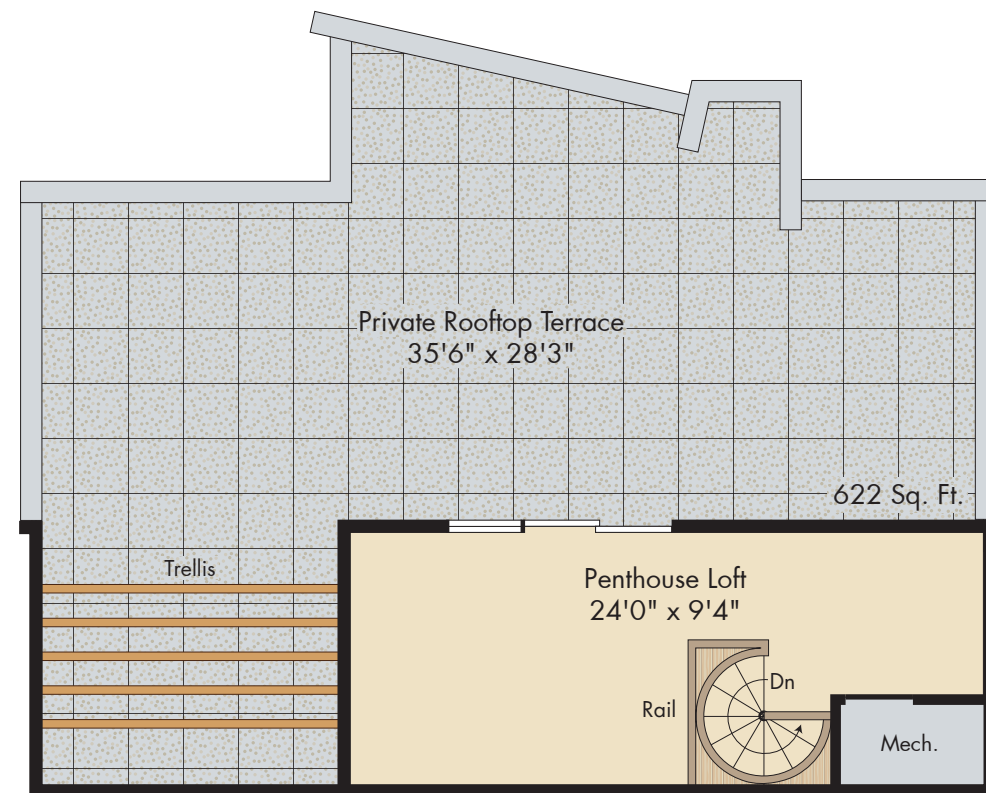

Apt. 460 Unit D5
1,150 Sq. Ft.

Level 1

Level 2